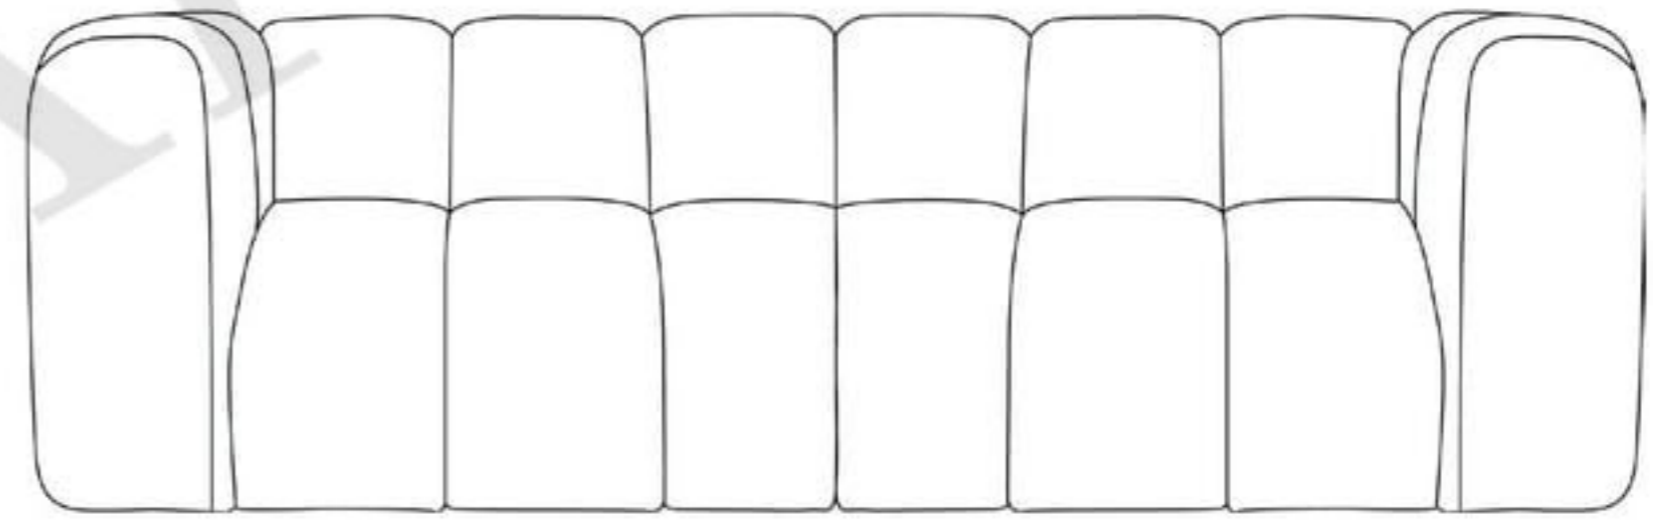

GRAND MODULAR CORNER SOFA
POSSIBLE CONFIGURATIONS